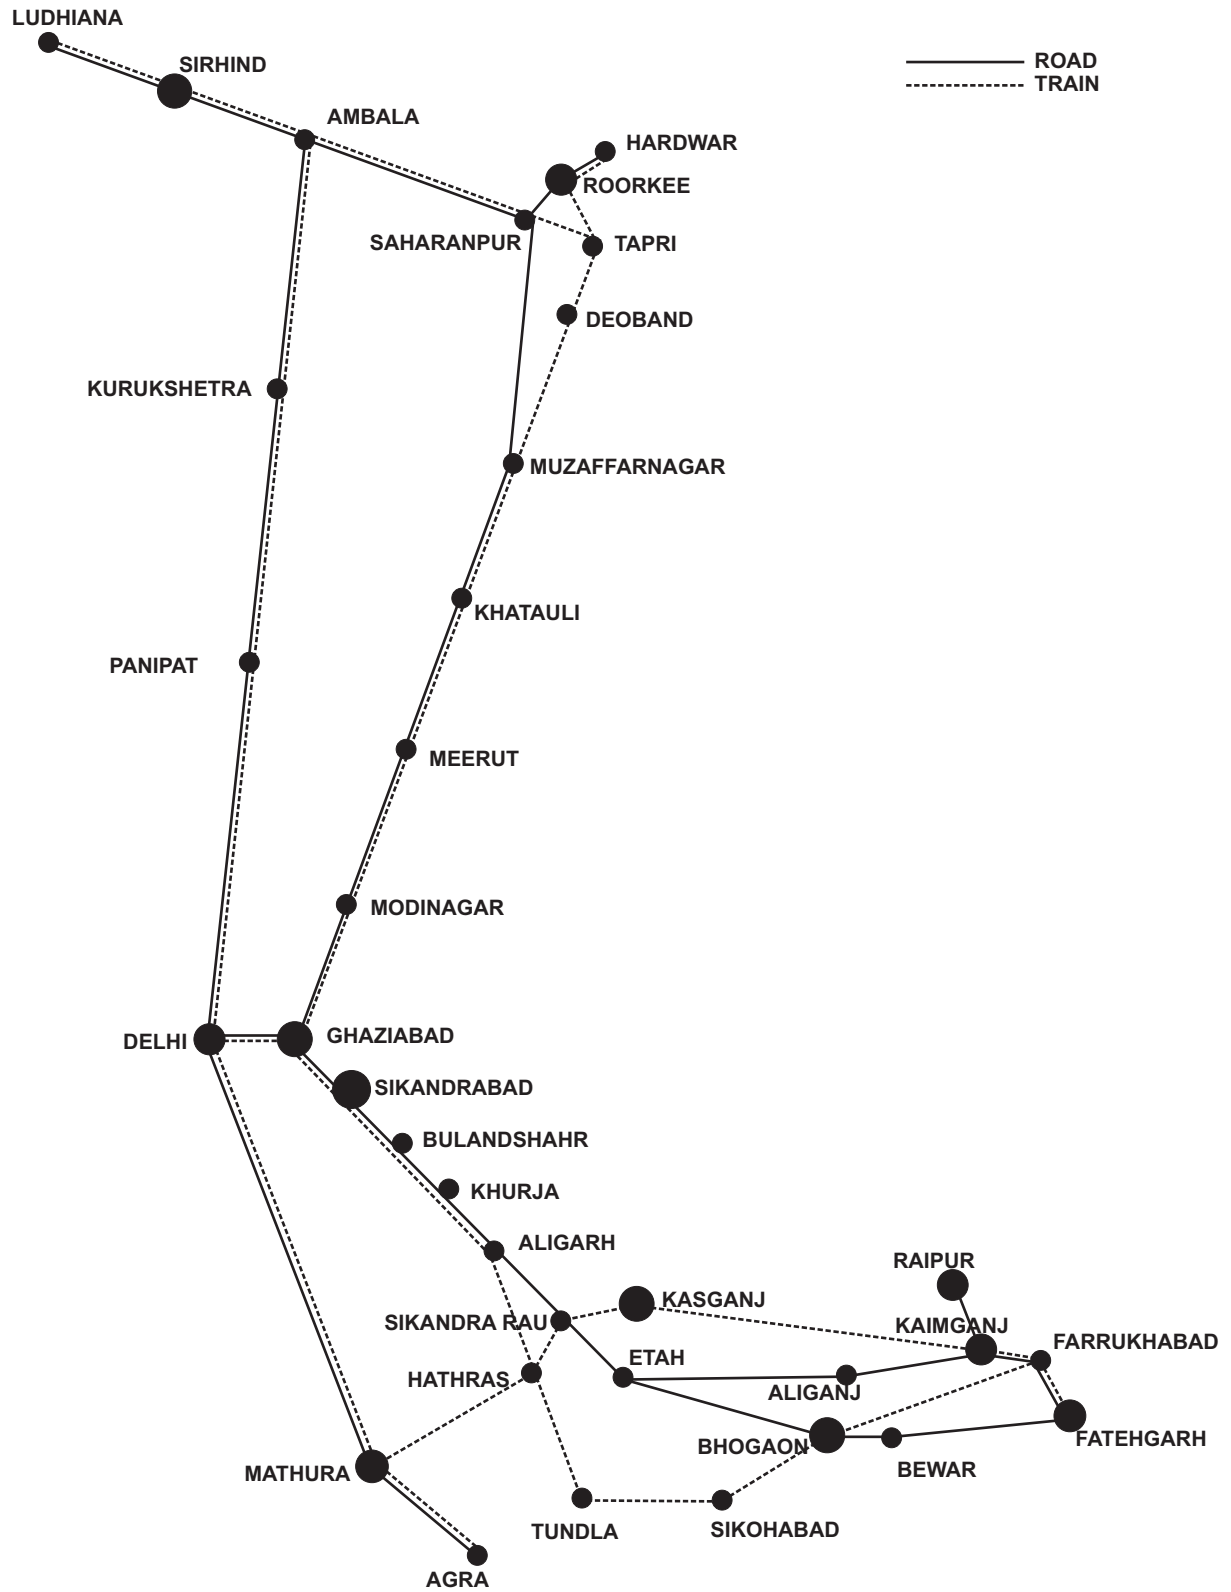

# PLACES OF SAINTS OF THE LINEAGE IN THE NORTH WEST REGION

Places in the Eastern Region are Behraich, Lucknow, Kanpur, Nasirabad (Raibareli)  
**Train Routes** from Lucknow to Delhi, Sirhind & Fatehgarh are via Moradabad - Gajraula,  
 Roorkee - Saharanpur, Kanpur respectively  
 + **Present Master's Abode** is at Roorkee & Ramashram (Head Quarter) is at Sikandrabad.